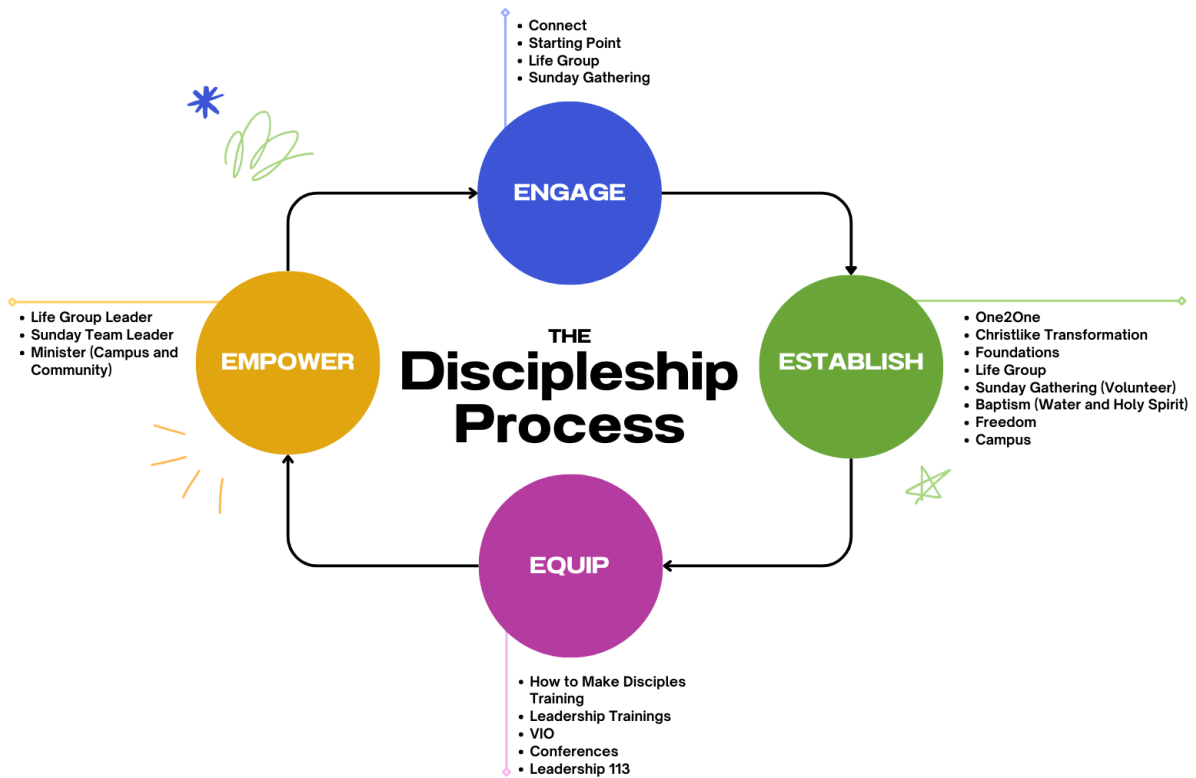

THE DISCIPLESHIP PROCESS

DISCIPLESHIP JOURNEY TRACKER					
NAME	ENGAGE	ESTABLISH	EQUIP	EMPOWER	NOTES
	☐ Starting Point ☐ Life Group ☐ Sunday Gathering ☐ Accepted the gospel	☐ One2One ☐ Becoming Christlike ☐ Life Group ☐ Sunday Team ☐ Campus Team ☐ Foundations ☐ Baptism ☐ Freedom	☐ How to Make Disciples Training ☐ How to Lead a LG Training ☐ VIO ☐ Leadership 113 ☐ Others:	☐ Life Group Leader ☐ Sunday Team Leader ☐ Minister ☐ Others:	
	☐ Starting Point ☐ Life Group ☐ Sunday Gathering ☐ Accepted the gospel	☐ One2One ☐ Becoming Christlike ☐ Life Group ☐ Sunday Team ☐ Campus Team ☐ Foundations ☐ Baptism ☐ Freedom	☐ How to Make Disciples Training ☐ How to Lead a LG Training ☐ VIO ☐ Leadership 113 ☐ Others:	☐ Life Group Leader ☐ Sunday Team Leader ☐ Minister ☐ Others:	
	☐ Starting Point ☐ Life Group ☐ Sunday Gathering ☐ Accepted the gospel	☐ One2One ☐ Becoming Christlike ☐ Life Group ☐ Sunday Team ☐ Campus Team ☐ Foundations ☐ Baptism ☐ Freedom	☐ How to Make Disciples Training ☐ How to Lead a LG Training ☐ VIO ☐ Leadership 113 ☐ Others:	☐ Life Group Leader ☐ Sunday Team Leader ☐ Minister ☐ Others:	
	☐ Starting Point ☐ Life Group ☐ Sunday Gathering ☐ Accepted the gospel	☐ One2One ☐ Becoming Christlike ☐ Life Group ☐ Sunday Team ☐ Campus Team ☐ Foundations ☐ Baptism ☐ Freedom	☐ How to Make Disciples Training ☐ How to Lead a LG Training ☐ VIO ☐ Leadership 113 ☐ Others:	☐ Life Group Leader ☐ Sunday Team Leader ☐ Minister ☐ Others:	
	☐ Starting Point ☐ Life Group ☐ Sunday Gathering ☐ Accepted the gospel	☐ One2One ☐ Becoming Christlike ☐ Life Group ☐ Sunday Team ☐ Campus Team ☐ Foundations ☐ Baptism ☐ Freedom	☐ How to Make Disciples Training ☐ How to Lead a LG Training ☐ VIO ☐ Leadership 113 ☐ Others:	☐ Life Group Leader ☐ Sunday Team Leader ☐ Minister ☐ Others: